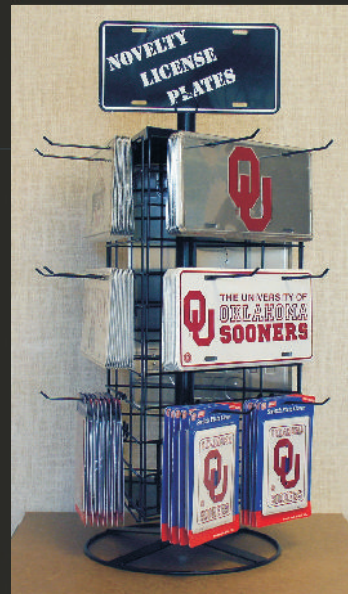

RACKS AND DISPLAYS

WW-6 POCKET: 6 POCKET WALL RACK

WW-12: 12 POSITION COUNTER RACK

WW-6 HOOK: 6 POSITION WALL HOOK RACK

WW-24: 24 POSITION FLOOR RACK

ADB: ACRYLIC DISPLAY BOX

WW-24 & WW-EXT: 24 POSITION FLOOR RACK WITH 12 POSITION ADD ON

AR-24: 24 POSITION FLOOR RACK

RI-3D: THREE SIDED MULTI PURPOSE DISPLAY

RI-3C THREE SIDED COUNTER GRID DISPLAY

SADB: ACRYLIC DISPLAY BOX

AW-6CD 6 POSITION COUNTER DISPLAY

| | |
|-------------|---|
| WW-12 | 12 POSITION COUNTER RACK BY WILSON WIRE |
| WW-EXT | 12 POSITION ADD ON EXTENSION BY WILSON WIRE |
| WW-6 HOOK | 6 POSITION WALL HOOK RACK BY WILSON WIRE |
| WW-6 POCKET | 6 POCKET WALL RACK BY WILSON WIRE |
| WW-24 | 24 POSITION FLOOR RACK BY WILSON WIRE |
| SADB | ACRYLIC DISPLAY BOX BY (VERTICAL) |
| ADB | ACRYLIC DISPLAY BOX BY (HORIZONTAL) |
| AR-24 | 24 POSITION FLOOR RACK (ATHENA) |
| RI-3D | 3 SIDED MULTI PURPOSE DISPLAY |
| AW-6CD | 6 POSITION COUNTER DISPLAY |
| RI-3C | 3 SIDED COUNTER GRID DISPLAY |